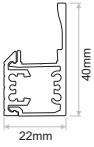

LIGUA 1

Aluminium Profile

- LIGUA 1 aluminium profile is ideal for linear decorative wall application.
- Possibility of creating 90° vertical or 90° horizontal.
- Special design and construction to meet the most demanding lighting designs.
- Available also in black, white or different RAL colours upon request.

Image	Code	Description	Length	Design-Detail
	PRF.097	LIGUA 1 alum.prof. / Anodized	2m	
	PRF.098	LIGUA 1 mounting alum.prof. / Anodized	2m	
	COV.018	POLYCARBONATE CLEAR COVER	2m	
	COV.017	POLYCARBONATE OPAL COVER	2m	
	COV.007	PMMA FROSTED COVER	2m	
	CAP.111	FRONT CAP for LIGUA 1		
	CAP.112	END CAP for LIGUA 1		
	ACC.056	EXTENSION LINE		
	ACC.057	90° CORNER EXTENSION for PRF.099 and PRF.100		
	ACC.105	90° CORNER EXTENSION for PRF.101 and PRF.102		
PREFABRICATED CORNERS 90° FOR LIGUA 1				
	PRF.099	VERTICAL-O		
	PRF.100	VERTICAL-I		
	PRF.101	HORIZONTAL-N		
	PRF.102	HORIZONTAL-I